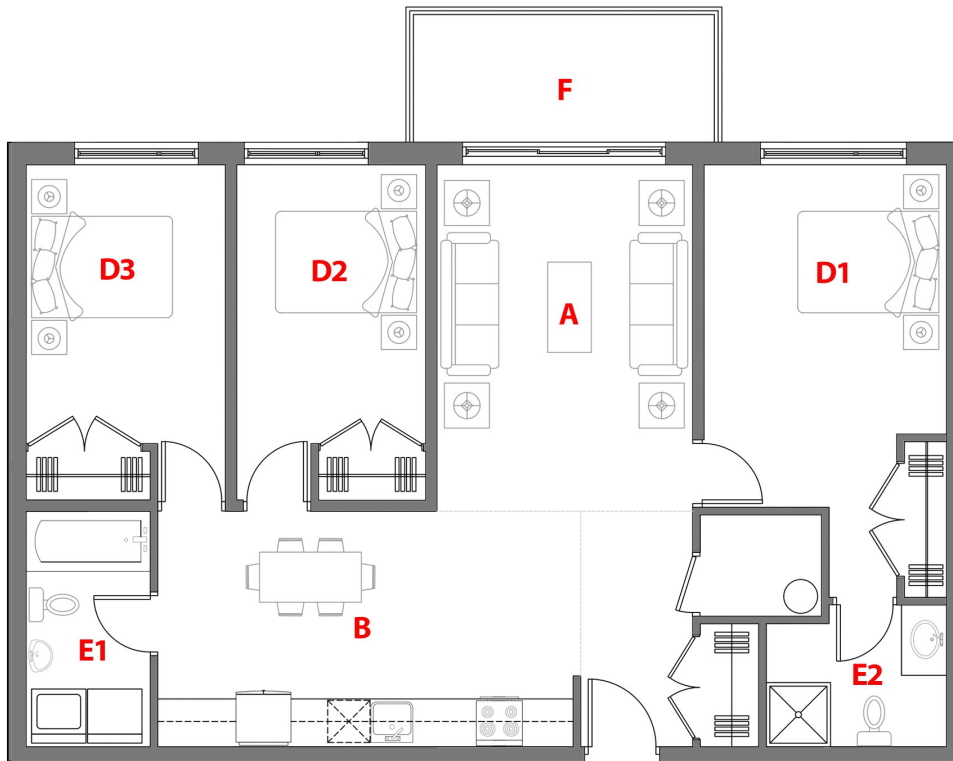

Type

C1

Surface Pi.ca/sq.ft

1125

Chambre(s)/
Bedroom(s)

3

Salle de bain/
Bathroom

2

4925 des Erables Pierrefonds

38 UNITÉS/UNITS

4 Étages/Floors

A	11'-4'' × 15'-6''
B	18'-9'' × 10'-6''
D1	10'-9'' × 12'-0''
D2	8'-6'' × 12'-4''
D3	8'-9'' × 12'-4''
E1	5'-6'' × 10'-6''
E2	8'-0'' × 5'-6''
F	14'-0'' × 6'-0''